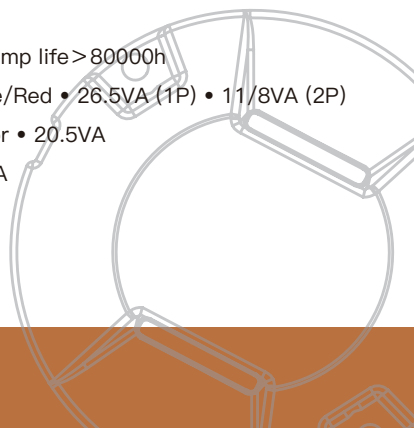

TECHNICAL DATA

MECHANICAL

Mounting • 2 x M10 bolts Static Load Resistance • ≥20t Dynamic Load Resistance • 40J Net Weight • 3.5kg
 Gross Weight • 3.7kg Packing Dimensions • 253mm (L) x 223mm (W) x 107mm (H)

ENVIRONMENTAL

Operating Temperature • - 55°C~+55°C Storage Temperature • - 55°C~+85°C Protection Class • IP68 Humidity • 0~100%

ELECTRICAL

Connection • FAA L-823	Rated Input Current • 6.6A	Power Factor • >0.95
Emission • IEC 61000-6-4	Immunity • IEC 61000-6-2	Service Life • LED useful lamp life >80000h
Runway Centre Line -White/White • 26.5VA (1P) • 11/11VA (2P)		Runway Centre Line -White/Red • 26.5VA (1P) • 11/8VA (2P)
Runway Centre Line-White • 20VA	Runway Centre Line-Red • 16.5VA	Rapid Exit Taxiway Indicator • 20.5VA
Runway End • 18.5VA	Touchdown Zone • 20.5VA	Take-off and Hold • 18.5VA

COMPONENTS

DIMENSIONS

ACCESSORIES

- ◎ 8 inches shallow base assy (bottom entry/side entry)
- ◎ 12 inches shallow base assy (bottom entry/side entry)
- ◎ 12 inches deep base assy
- ◎ 12-8 inches adapter ring assy
- ◎ L-823 receptacle
- ◎ 8 inches light fixture handle