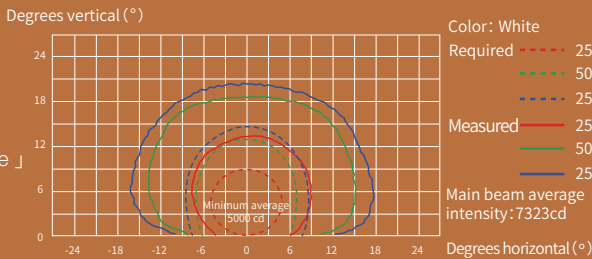

PHOTOMETRICS

Airfield Lighting Systems (UK) Limited
Aviation House, Russell Gardens,
Wickford, Essex, SS11 8BF UK

Tel: +44 1702 547562
Email: sales@alsukltd.co.uk Website:
www.alsukltd.co.uk