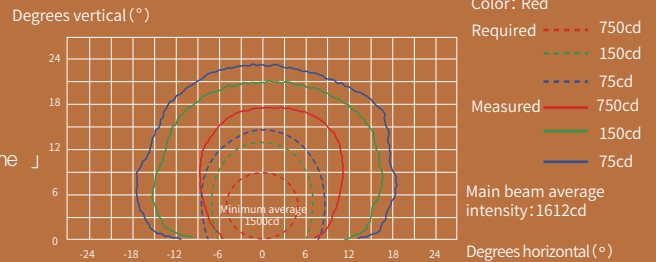

PHOTOMETRICS

Airfield Lighting Systems (UK) Limited
Aviation House, Russell Gardens,
Wickford, Essex, SS11 8BF UK

Tel: +44 1702 547562
Email: sales@alsukltd.co.uk Website:
www.alsukltd.co.uk