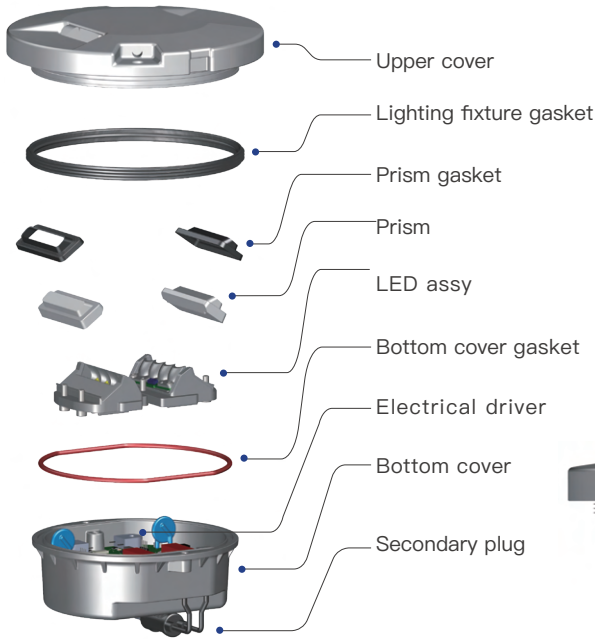

IRD series
8" LED Inset Lights

- RC/IN Runway Centre Line
- TZ/IN Touchdown Zone
- FI/IN Rapid Exit Taxiway Indicator
- THL/IN Take-off and Hold
- RE/IN Runway End Stopway

FEATURES

- Low protrusion of 6.3mm above ground level
- Adaptable to all kinds of CCRs and ILCMS systems
- PWM digital regulation providing excellent consistency of chromaticity
- Integrated optical module with high light efficacy and good consistency
- Aluminum alloy forged top cover with hardened surface and corrosion resistance treatment
- Built-in surge protection
- Specially designed fail open system suitable for strong magnetism, vibration and other environments

ENVIRONMENTAL

Operating Temperature • - 55°C~+55°C Storage Temperature • - 55°C~+85°C Protection Class • IP68 Humidity • 0~100%

ELECTRICAL

Connection • FAA L-823	Rated Input Current • 6.6A	Power Factor • >0.95
Emission • IEC 61000-6-4	Immunity • IEC 61000-6-2	Service Life • LED useful lamp life >80000h
Runway Centre Line -White/White • 26.5VA (1P) • 11/11VA (2P)		Runway Centre Line -White/Red • 26.5VA (1P) • 11/8VA (2P)
Runway Centre Line-White • 20VA	Runway Centre Line-Red • 16.5VA	Rapid Exit Taxiway Indicator • 20.5VA
Runway End • 18.5VA	Touchdown Zone • 20.5VA	Take-off and Hold • 18.5VA

COMPONENTS

DIMENSIONS

ACCESSORIES

- ◎ 8 inches shallow base assy (bottom entry/side entry)
- ◎ 12 inches shallow base assy (bottom entry/side entry)
- ◎ 12 inches deep base assy
- ◎ 12-8 inches adapter ring assy
- ◎ L-823 receptacle
- ◎ 8 inches light fixture handle