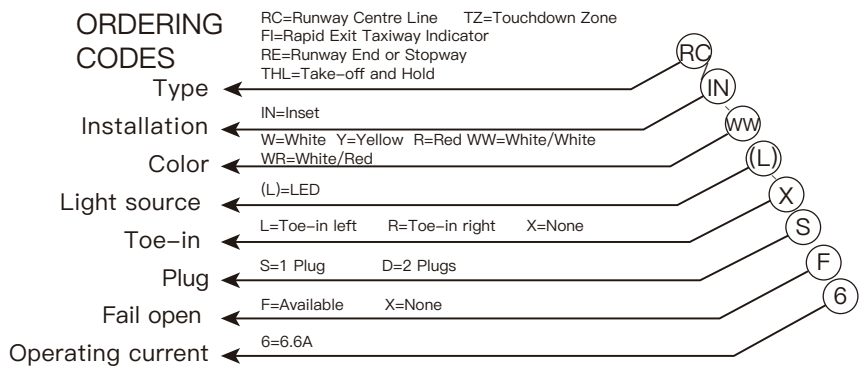

ORDERING CODES

* Accessories should be ordered separately