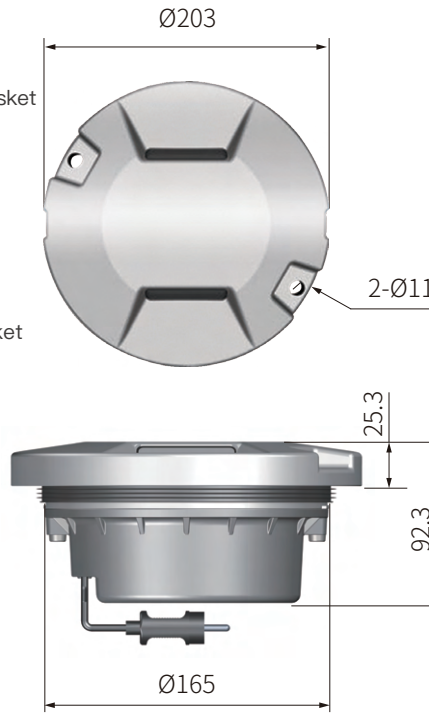

IRD series
8" LED Inset Lights

- RC/IN Runway Centre Line
- TZ/IN Touchdown Zone
- FI/IN Rapid Exit Taxiway Indicator
- THL/IN Take-off and Hold
- RE/IN Runway End Stopway

FEATURES

- Low protrusion of 6.3mm above ground level
- Adaptable to all kinds of CCRs and ILCMS systems
- PWM digital regulation providing excellent consistency of chromaticity
- Integrated optical module with high light efficacy and good consistency
- Aluminum alloy forged top cover with hardened surface and corrosion resistance treatment
- Built-in surge protection
- Specially designed fail open system suitable for strong magnetism, vibration and other environments

TECHNICAL DATA

MECHANICAL

Mounting • 2 x M10 bolts Static Load Resistance • ≥20t Dynamic Load Resistance • 40J Net Weight • 3.5kg
 Gross Weight • 3.7kg Packing Dimensions • 253mm (L) x 223mm (W) x 107mm (H)

ENVIRONMENTAL

Operating Temperature • - 55°C~+55°C Storage Temperature • - 55°C~+85°C Protection Class • IP68 Humidity • 0~100%

ELECTRICAL

Connection • FAA L-823	Rated Input Current • 6.6A	Power Factor • >0.95
Emission • IEC 61000-6-4	Immunity • IEC 61000-6-2	Service Life • LED useful lamp life >80000h
Runway Centre Line -White/White • 26.5VA (1P) • 11/11VA (2P)		Runway Centre Line -White/Red • 26.5VA (1P) • 11/8VA (2P)
Runway Centre Line-White • 20VA	Runway Centre Line-Red • 16.5VA	Rapid Exit Taxiway Indicator • 20.5VA
Runway End • 18.5VA	Touchdown Zone • 20.5VA	Take-off and Hold • 18.5VA

COMPONENTS

DIMENSIONS

ACCESSORIES

- ◎ 8 inches shallow base assy (bottom entry/side entry)
- ◎ 12 inches shallow base assy (bottom entry/side entry)
- ◎ 12 inches deep base assy
- ◎ 12-8 inches adapter ring assy
- ◎ L-823 receptacle
- ◎ 8 inches light fixture handle