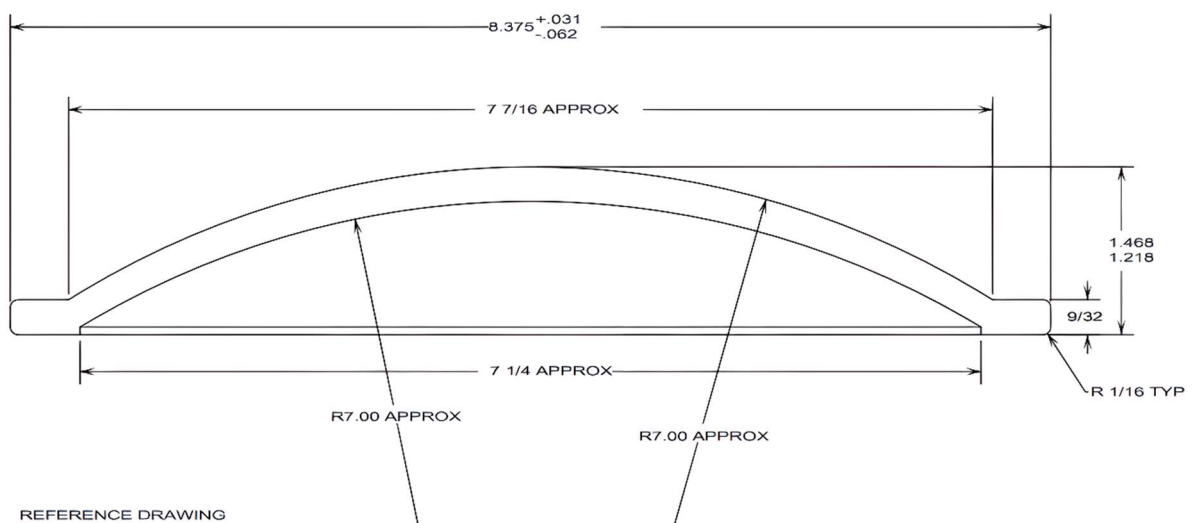

MS24489-1 Gillinder Glass Red Filter

AIRPORT APPROACH MARKER LIGHT FILTER

A filter designed to be used with an airport approach marker light. Ref code 6210-00-633-6886

Drawing

Specification

Item	Detail
Product Type	Filter for Approach Light
Diameter	20.95cm
Height	3.75cm
Order Code	MS24489-1
Colour	Red
Material	Glass
Manufacturer	Gillinder